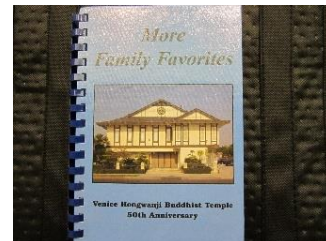

COOKBOOKS

Our timeless cookbook, More Family Favorites, is available at a very special price: just $5!
Available for order pickup only